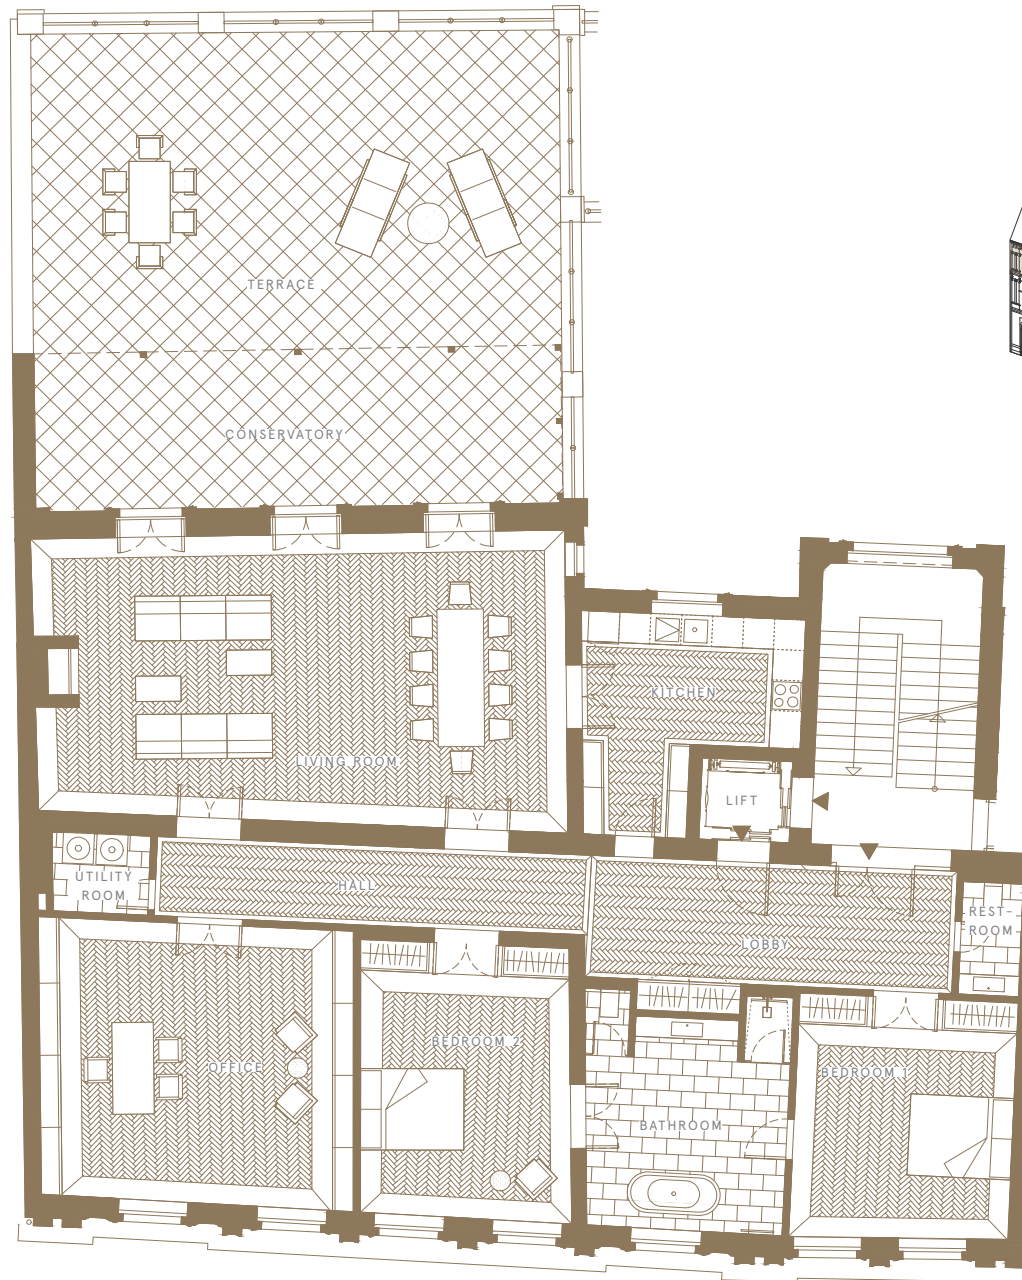

HAUS
LADEMANN
FISCHERINSEL

RESIDENCE

WE02

Wallstraße 85 • Berlin-Mitte

| | |
|----------|------------|
| POSITION | 2ND FLOOR |
| ROOMS | 5 |
| SIZE | 270,84 SQM |

| | |
|--------------|-----------|
| LOBBY | 18,40 SQM |
| LIVING ROOM | 60,39 SQM |
| KITCHEN | 14,63 SQM |
| HALL | 12,98 SQM |
| BEDROOM 1 | 20,01 SQM |
| BEDROOM 2 | 21,88 SQM |
| OFFICE | 33,29 SQM |
| BATHROOM | 16,92 SQM |
| RESTROOM | 2,59 SQM |
| UTILITY ROOM | 2,91 SQM |
| TERRACE | 27,23 SQM |
| CONSERVATORY | 39,61 SQM |

View from the southeast -
Wallstraße