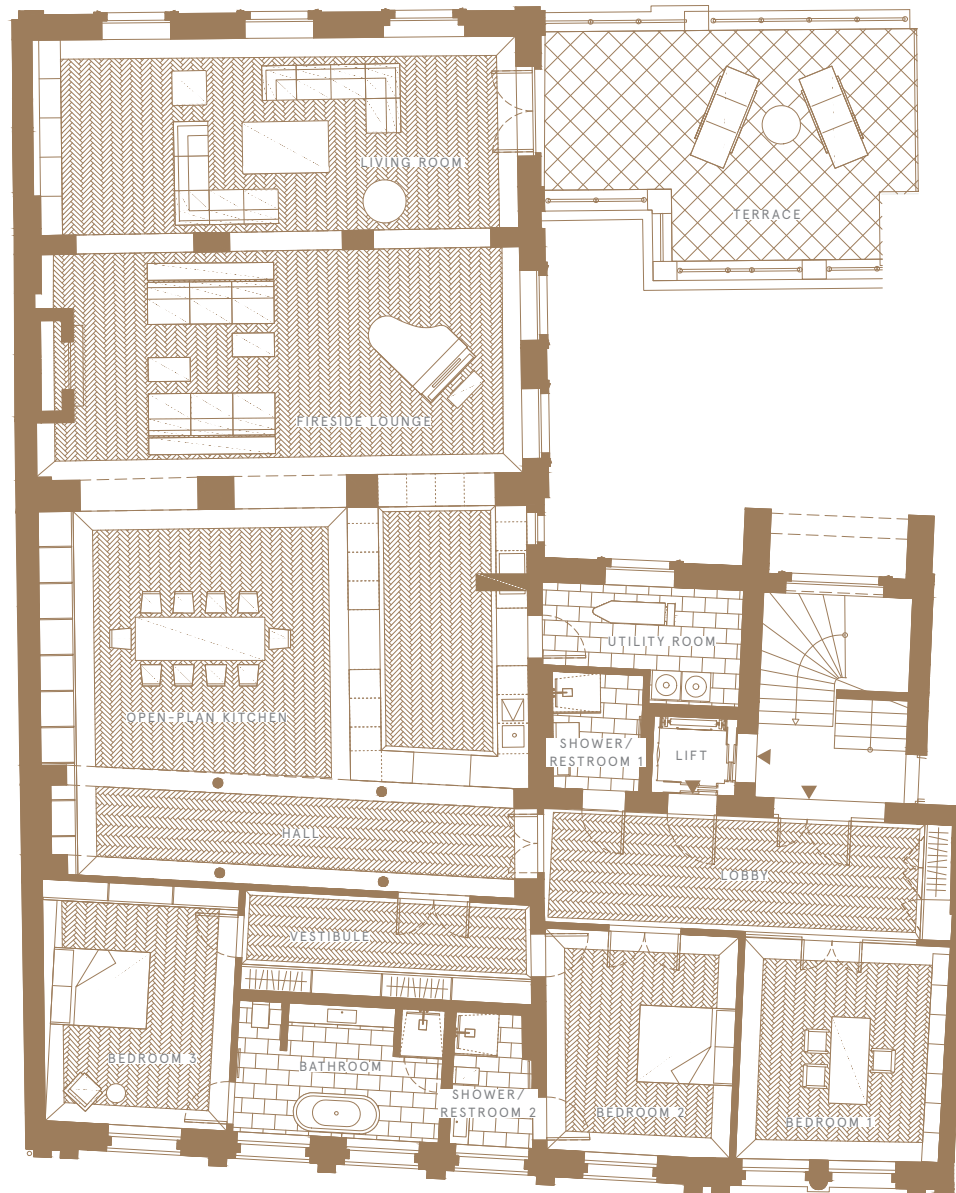

HAUS
LADEMANN
FISCHERINSEL

RESIDENCE

WE01

Wallstraße 85 • Berlin-Mitte

POSITION	1ST FLOOR
ROOMS	5
SIZE	312,50 SQM

LOBBY	20,44 SQM
LIVING ROOM	43,52 SQM
FIRESIDE LOUNGE	50,77 SQM
OPEN-PLAN KITCHEN	58,64 SQM
HALL	22,50 SQM
BEDROOM 1	19,40 SQM
BEDROOM 2	18,18 SQM
VESTIBULE	12,76 SQM
BEDROOM 3	19,91 SQM
BATHROOM	10,94 SQM
SHOWER/RESTROOM 1	4,49 SQM
SHOWER/RESTROOM 2	4,86 SQM
UTILITY ROOM	8,54 SQM
TERRACE	17,55 SQM

View from the southeast -
Wallstraße